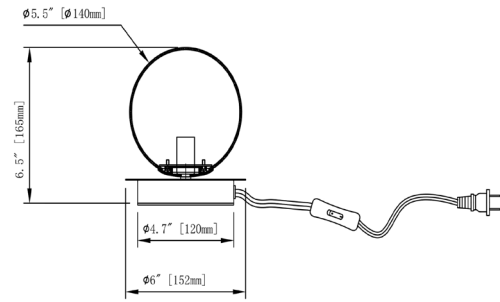

BUR-61T-MB-WH - Burlat 1LT Table Lamp, MB w/ WH Opal Glass

Height	6.5"
Width/Length	6"
Depth	6"
Weight	2 lbs

Body Material	Glass
Finish/Color	White

Light Qty	1
Light Base	G9
Light Max Watt	25
Light Inc	No

Dimmable	Not Dimmable
LED Compatible	LED Compatible
Total Wattage	25W

Second Material	Metal
Second Finish/Color	Matte Black
Second Type of Finish	Electroplated

Rated For	Dry Location
Voltage	120V

Approval	cUL or equivalent
Warranty	1 year Limited
Install Position	Table