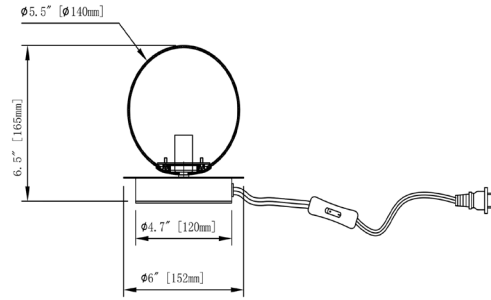

BUR-61T-PC-WH - Burlat 1LT Table Lamp, PC w/ WH Opal Glass

Height	6.5"
Width/Length	6"
Depth	6"
Weight	2 lbs

Body Material	Glass
Finish/Color	White

Light Qty	1
Light Base	G9
Light Max Watt	25
Light Inc	No

Dimmable	Not Dimmable
LED Compatible	LED Compatible
Total Wattage	25W

Second Material	Metal
Second Finish/Color	Polished Chrome
Second Type of Finish	Electroplated

Rated For	Dry Location
Voltage	120V

Approval	cUL or equivalent
Warranty	1 year Limited
Install Position	Table