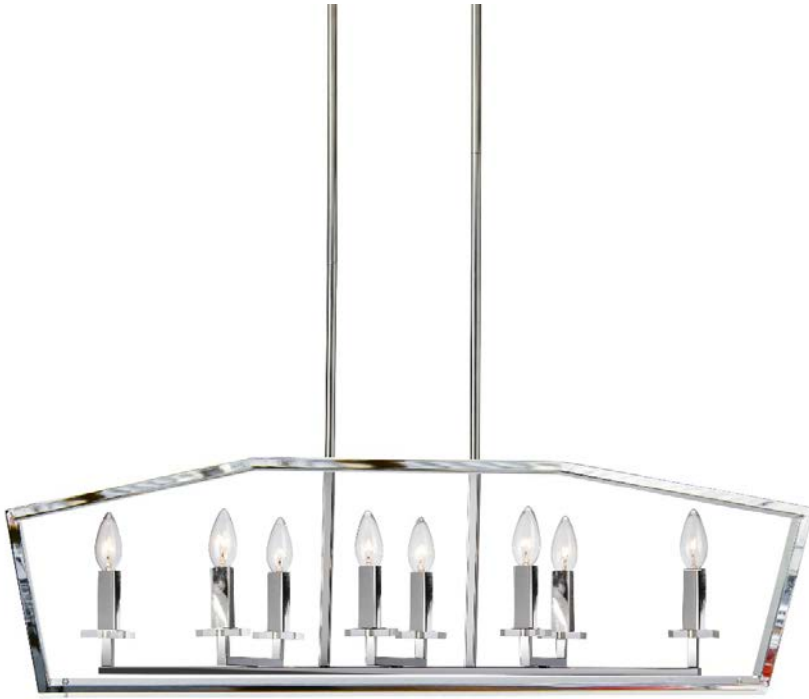

CDA-378HC-PC - 8LT Horizontal Chandelier, Polished Chrome

9 Light Horizontal Chandelier, Polished Chrome Finish

Height	11.8"	No. of Bulbs	8
Width/Length	37"	LED Compatible	Yes
Depth	12"	Total Wattage	480W
Weight	14		

Body Material	Metal
Finish/Color	Polished Chrome
Type of Finish	Electroplated

Bulb 1 Amount	8	Rated For Voltage	Damp Location 120V
Bulb 1 Base Type	E12	Approval	cUL or equivalent
Bulb 1 Max Watt.	60W	Warranty	1 Year
Bulb 1 Included	No	Instal Position	Ceiling
Bulb 1 Lumens			
Bulb 1 CRI			