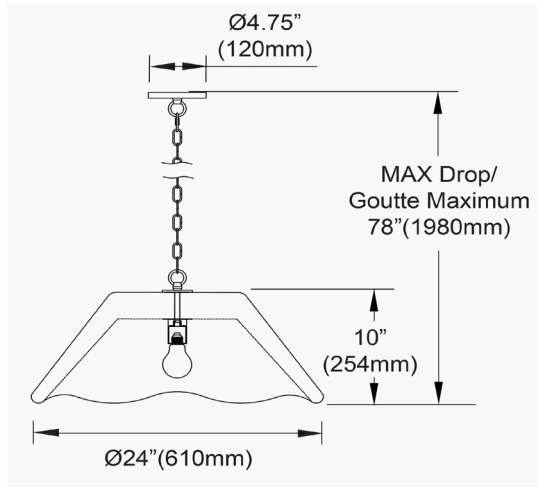

CEC-241P-MB - Cecilia 1LT Pendant, MB

Height	11"
Width/Length	24"
Depth	24"
	lbs

Body Material	Foam
Finish/Color	Matte Black
Type of Finish	Painted

Light Qty	1
Light Base	E26
Light Max Watt	60
Light Inc	No

Dimmable	Dimmable
LED Compatible	LED Compatible
Total Wattage	60W

Rated For	Damp
Voltage	120V

Approval	cUL or equivalent
Warranty	1 year Limited
Install Position	Ceiling

Extension Length 66

Date:	Notes:
Fixture Type:	
Job Name:	