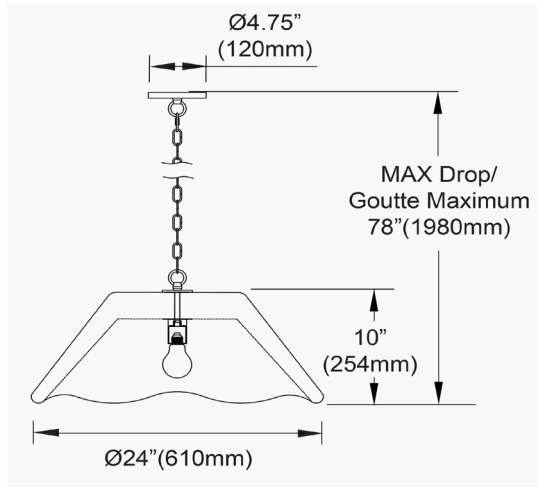

CEC-241P-MBG - Cecilia 1LT Pendant, MBG

Height	11"
Width/Length	24"
Depth	24"
Weight	9 lbs

Body Material	Foam
Finish/Color	Matte Beige
Type of Finish	Painted

Light Qty	1
Light Base	E26
Light Max Watt	60
Light Inc	No

Dimmable	Dimmable
LED Compatible	LED Compatible
Total Wattage	60W

Rated For	Damp
Voltage	120V

Approval	cUL or equivalent
Warranty	1 year Limited
Install Position	Ceiling

Extension Length	66
-------------------------	----