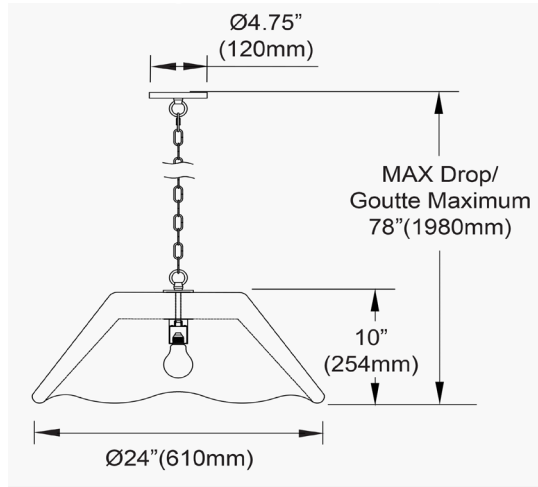

CEC-241P-MLN - Cecilia 1LT Pendant, MLN

Height	11"
Width/Length	24"
Depth	24"
Weight	9 lbs

Body Material	Foam
Finish/Color	Matte Linen
Type of Finish	Painted

Light Qty	1
Light Base	E26
Light Max Watt	60
Light Inc	No

Dimmable	Dimmable
LED Compatible	LED Compatible
Total Wattage	60W

Rated For	Damp
Voltage	120V

Approval	cUL or equivalent
Warranty	1 year Limited
Install Position	Ceiling

Extension Length	66
-------------------------	----