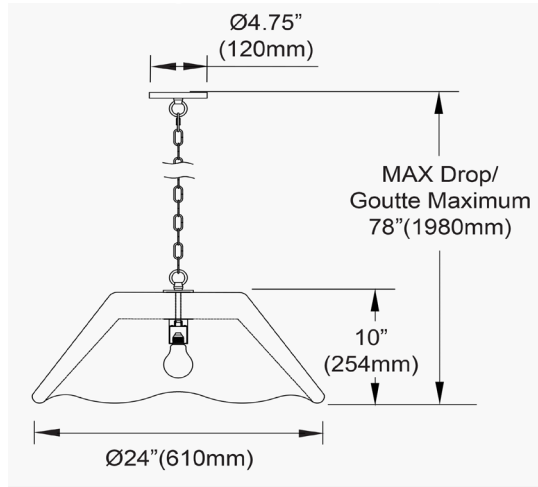

CEC-241P-MW - Cecilia 1LT Pendant, MW

Height	11"
Width/Length	24"
Depth	24"
Weight	9 lbs

Body Material	Foam
Finish/Color	Matte White
Type of Finish	Painted

Light Qty	1
Light Base	E26
Light Max Watt	60
Light Inc	No

Dimmable	Dimmable
LED Compatible	LED Compatible
Total Wattage	60W

Rated For	Damp
Voltage	120V

Approval	cUL or equivalent
Warranty	1 year Limited
Install Position	Ceiling

Extension Length	66
------------------	----