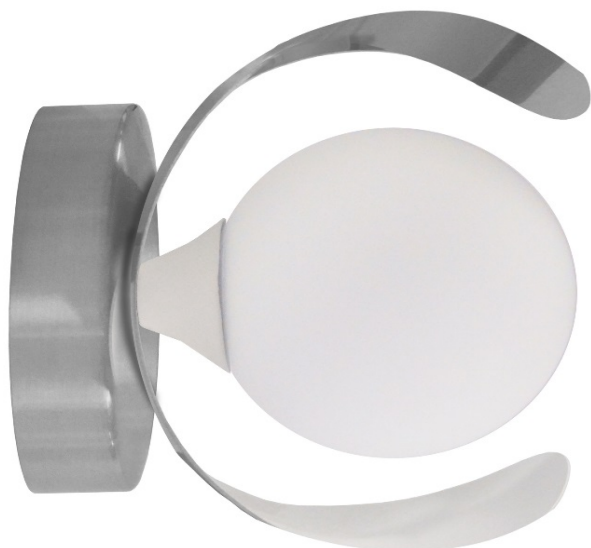

CRT-61W-SC-MW - 1LT Wall Sconce S Chrome & M White

1 Light Wall Sconce Satin Chrome and Matte White Finish

Height	6.25	No. of Bulbs	1
Width/Length	6.13	LED Compatible	Yes
Depth	6	Total Wattage	25
Weight	2		
Body Material	Metal	Second Material	Glass
Finish/Color	Satin Chrome/Matte White	Second Finish/Color	Frosted
Type of Finish	Electroplated/Painted		
Bulb 1 Amount	1	Rated For Voltage	Dry 120V
Bulb 1 Base Type	G9	Approval	cUL or equivalent
Bulb 1 Max Watt.	25	Warranty	1 Year
Bulb 1 Included	No	Instal Position	Wall
Bulb 1 Lumens			
Bulb 1 CRI			