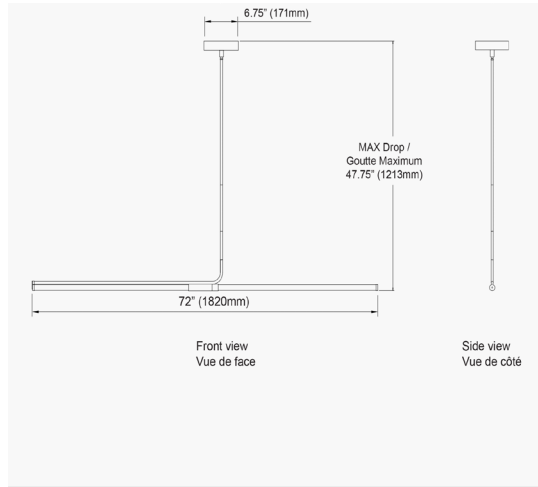

CVT-7236LEDHP-MB - Corvette 36W Horizontal Pendant-MB

Height	1.5"
Width/Length	72"
Depth	1.5"
Weight	6.5 lbs

Body Material	Metal
Finish/Color	Matte Black
Type of Finish	Electroplated

Light Qty	1
Light Base	DC LED
Light Max Watt	36
Light Inc	Yes
Light Lumens	2520(Initial) 1350 Delivered)
Light CRI	80+
Light CCT	3500K
Light Life	30000 Hours

Dimmable	Dimmable
LED Compatible	Integrated LED
Total Wattage	36W

Second Material	Acrylic
Second Finish/Color	White

Rated For	Damp
Voltage	120V

Approval	cUL or equivalent
Warranty	5 Years Limited
Install Position	Ceiling

Extension Length	39 (8+11+20)
-------------------------	--------------

Date:	Notes:
Fixture Type:	
Job Name:	

Lighting | LED | Shades | Custom Designs

www.dainolite.com | 1-888-564-1262 | dainolite@dainolite.com