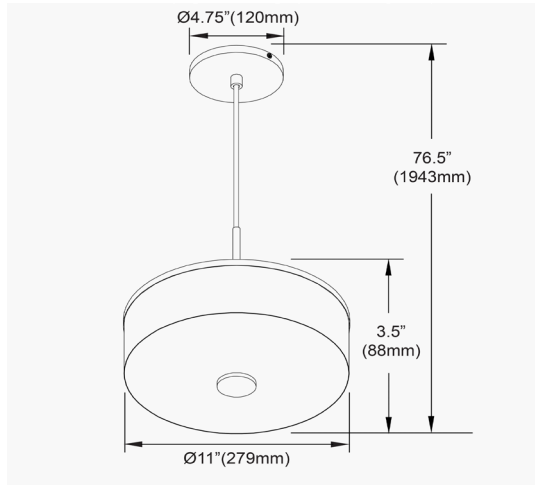

DUL-1120LEDP-AGB - Dulce 20W Pendant, AGB w/ CLR Rippled Glass

Height	3.5"
Width/Length	11"
Depth	11"
Weight	4.5 lbs

Body Material	Glass
Finish/Color	Clear
Type of Finish	Rippled

Light Qty	1
Light Base	AC LED
Light Max Watt	20
Light Inc	Yes
Light Lumens	1000 (Initial) 600 (Delivered)
Light CRI	90+
Light CCT	3500K
Light Life	30000 Hours

Dimmable	Dimmable
LED Compatible	Integrated LED
Total Wattage	20W

Second Material	Metal
Second Finish/Color	Aged Brass
Second Type of Finish	Electroplated

Rated For	Damp
Voltage	120V

Approval	cUL or equivalent
Warranty	5 Years Limited
Install Position	Ceiling

Extension Length	72
-------------------------	----

Date:	Notes:
Fixture Type:	
Job Name:	

Lighting | LED | Shades | Custom Designs

www.dainolite.com | 1-888-564-1262 | dainolite@dainolite.com

Dainolite 
TORONTO | BUFFALO