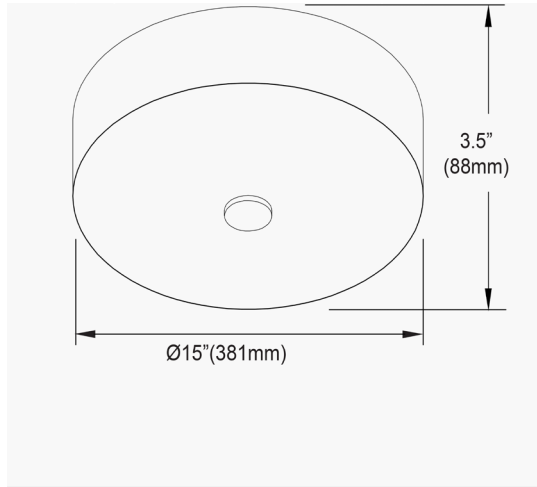

DUL-1530LEDFH-AGB - Dulce 30W Flushmount, AGB w/ CLR Rippled Glass

Height	3.5"
Width/Length	15"
Depth	15"
Weight	5 lbs

Body Material	Glass
Finish/Color	Clear
Type of Finish	Rippled

Light Qty	1
Light Base	AC LED
Light Max Watt	30
Light Inc	Yes
Light Lumens	1500 (Initial) 900 (Delivered)
Light CRI	90+
Light CCT	3500K
Light Life	30000 Hours