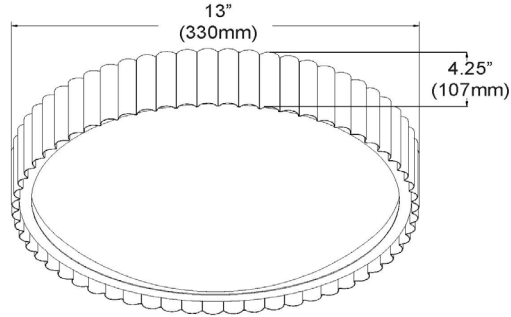

FBN-1330LEDFH-MB - Fabiana 30W 3CCT Flush Mount, MB

30W Flush Mount, Matte Black 3 Colour Change Temperature

Height	4.25"
Width/Length	13"
Depth	13"
Weight	3 lbs

Body Material	Metal
Finish/Color	Matte Black
Type of Finish	Painted