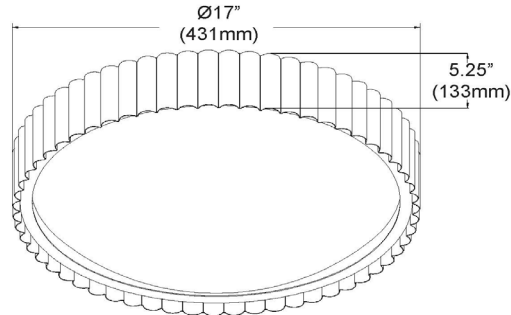

FBN-1840LEDFH-MB - Fabiana 37W 3CCT Flush Mount, MB

37W Flush Mount, Matte Black 3 Colour Change Temperature

Height	4.25"
Width/Length	18"
Depth	18"
Weight	4 lbs

Body Material	Metal
Finish/Color	Matte Black
Type of Finish	Painted

Light Qty	1
Light Base	AC LED
Light Max Watt	37
Light Inc	Yes
Light Lumens	1850-2000(Initial) 1000-1100(Delivered)
Light CRI	90+
Light CCT	2700K/3000K/4000K
Light Life	30000 Hours

Dimmable	Dimmable
LED Compatible	Integrated LED
Total Wattage	37W