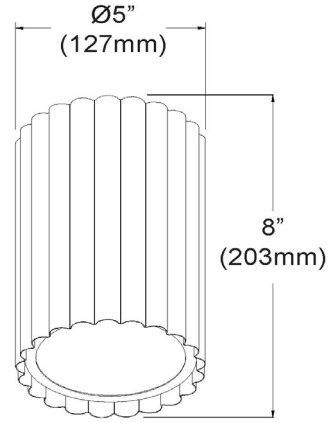

# FBN-515LEDFH-MB - Fabiana 15W 3CCT Flush Mount, MB

15W Flush Mount, Matte Black 3 Colour Change Temperature

<b>Height</b>	8"
<b>Width/Length</b>	5"
<b>Depth</b>	5"
<b>Weight</b>	3 lbs

<b>Body Material</b>	Metal
<b>Finish/Color</b>	Matte Black
<b>Type of Finish</b>	Painted

<b>Light Qty</b>	1
<b>Light Base</b>	AC LED
<b>Light Max Watt</b>	15
<b>Light Inc</b>	Yes
<b>Light Lumens</b>	750-840(Initial) 200-300(Delivered)
<b>Light CRI</b>	90+
<b>Light CCT</b>	2700K/3000K/4000K
<b>Light Life</b>	30000 Hours