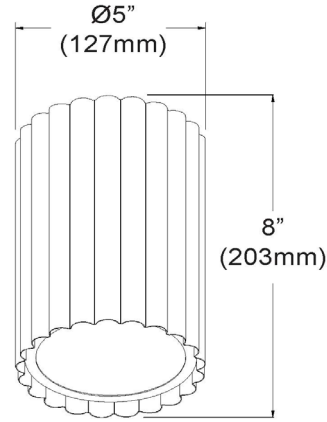

# FBN-515LEDFH-MW - Fabiana 15W 3CCT Flush Mount, MW

15W Flush Mount, Matte White 3 Colour Change Temperature

<b>Height</b>	8"
<b>Width/Length</b>	5"
<b>Depth</b>	5"
<b>Weight</b>	3 lbs

<b>Body Material</b>	Metal
<b>Finish/Color</b>	Matte White
<b>Type of Finish</b>	Painted