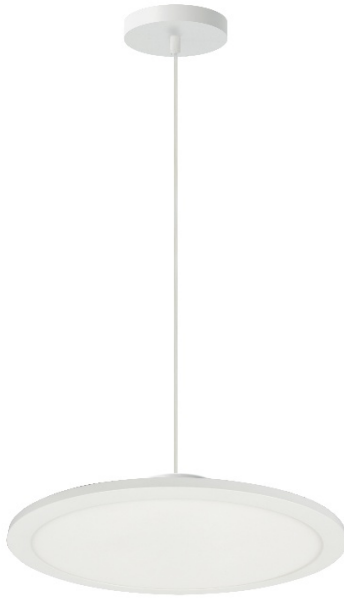

FCA-1225LEDP-MW - Franchesa 25W 5CCT Pendant, MW

#CONNECT!

Height	0.75"
Width/Length	12"
Depth	12"
Weight	2 lbs

Dimmable	Dimmable
LED Compatible	Integrated LED
Total Wattage	25W

Body Material	Plastic
Finish/Color	Matte White
Type of Finish	Painted

Second Material	Acrylic
Second Finish/Color	White

Light Qty	1
Light Base	AC LED
Light Max Watt	25
Light Inc	Yes
Light Lumens	2900(2700K Initial) 1749(2700K Delivered) 3000(2700K Delivered) 3000(2700K Delivered)
Light CRI	90+
Light CCT	2700K/3000K/3500K/4000K/5000K
Light Life	30000 Hours