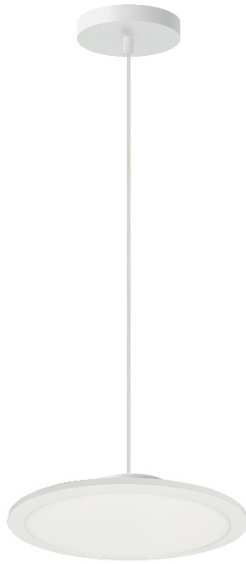

FCA-920LEDP-MW - Franchesa 20W 5CCT Pendant, MW

#CONNECT!

Height	0.75"
Width/Length	9"
Depth	9"
Weight	1.5 lbs

Dimmable	Dimmable
LED Compatible	Integrated LED
Total Wattage	20W

Body Material	Plastic
Finish/Color	Matte White
Type of Finish	Painted

Second Material	Acrylic
Second Finish/Color	White

Light Qty	1
Light Base	AC LED
Light Max Watt	20
Light Inc	Yes
Light Lumens	2170(2700K Initial) 1302(2700K Delivered) 2170(2700K Delivered) 2170(2700K Delivered)
Light CRI	90+
Light CCT	2700K/3000K/3500K/4000K/5000K
Light Life	30000 Hours