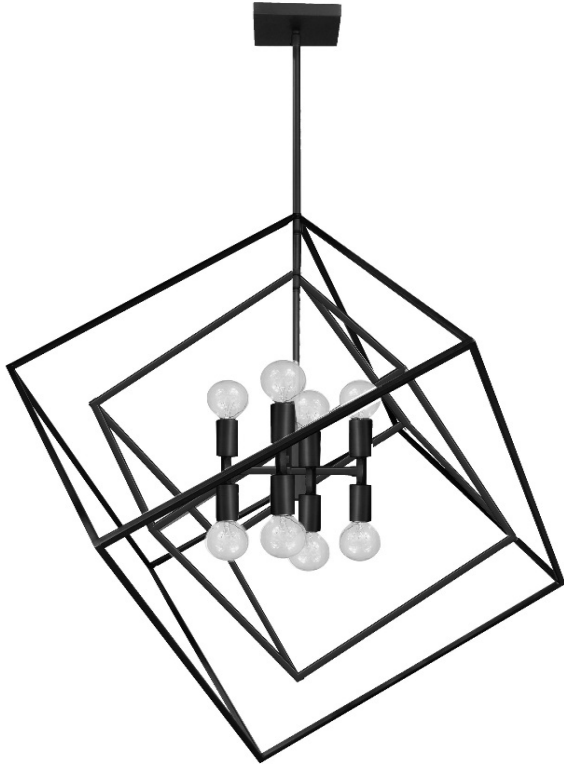

KAP-278P-MB - 8LT Incandescent Pendant Matte Black

8 Light Incandescent Pendant Matte Black Finish

Height 30
Width/Length 27
Depth 25
Weight 13

No. of Bulbs 8
LED Compatible Yes
Total Wattage 480

Body Material Metal
Finish/Color Matte Black
Type of Finish Painted

Bulb 1 Amount 8
Bulb 1 Base Type E12
Bulb 1 Max Watt. 60
Bulb 1 Included No
Bulb 1 Lumens
Bulb 1 CRI

Rated For Voltage Dry
 120V
Approval Warranty cUL or equivalent
 1 Year
Instal Position Ceiling

Date:	Notes:
Fixture Type:	
Job Name:	