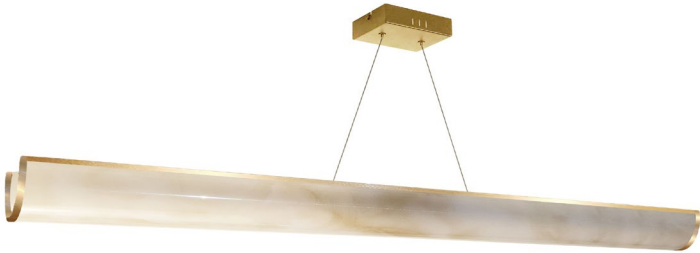

NNA-5130LEDHP-AGB-AL - Nena 30W Horizontal Pendant, AGB w/ Marble Alabaster Sh

30W Horizontal Pendant, Aged Brass w/ Marble Alabaster Shade

#CONNECT!

Height	3"
Width/Length	51"
Depth	6"
Weight	4 lbs

Body Material	Styrene
Finish/Color	Faux Alabaster

Light Qty	1
Light Base	DC LED
Light Max Watt	30
Light Inc	Yes
Light Lumens	2030(Initial) 800(Delivered)
Light CRI	90+
Light CCT	3000K
Light Life	30000 Hours

Dimmable	Dimmable
LED Compatible	Integrated LED
Total Wattage	30W

Second Material	Metal
Second Finish/Color	Aged Brass
Second Type of Finish	Electroplated

Rated For	Damp Location
Voltage	120V

Approval	cUL or equivalent
Warranty	3 Year Limited
Install Position	Ceiling

Extension Length	72
-------------------------	----