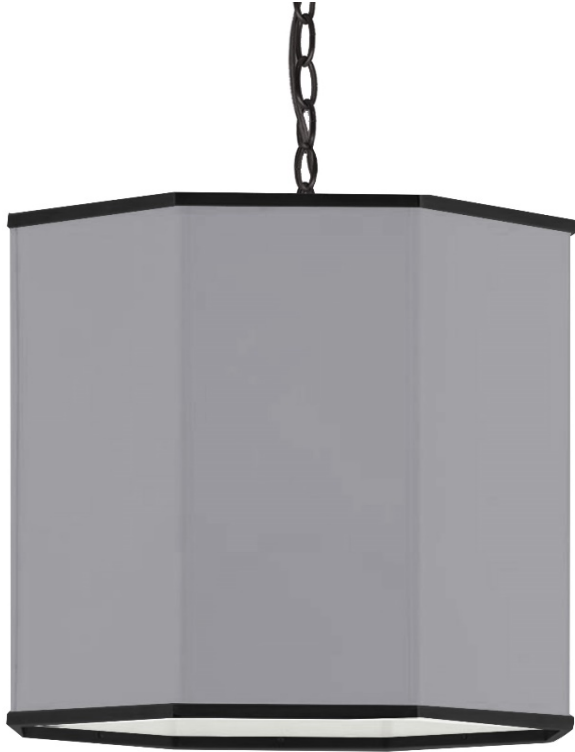

**OCV-181P-MB-GRY-BK - 1LT Pendant, MB w/ GRY Shade and BK trim**

1 Light Incandescent Matte Black Pendant w/ Grey Shade and

<b>Height</b>	21	<b>No. of Bulbs</b>	1
<b>Width/Length</b>	18	<b>LED Compatible</b>	LED Compatible
<b>Depth</b>	18	<b>Total Wattage</b>	100W
<b>Weight</b>	5		
<b>Body Material</b>	Fabric	<b>Second Material</b>	Metal
<b>Finish/Color</b>	Grey	<b>Second Finish/Color</b>	Matte Black
<b>Type of Finish</b>	Fabric	<b>Second Type of Finish</b>	Painted
<b>Bulb 1 Amount</b>	1	<b>Rated For</b>	Damp Location
<b>Bulb 1 Base Type</b>	E26	<b>Voltage</b>	120V
<b>Bulb 1 Max Watt.</b>	100W		
<b>Bulb 1 Included</b>	No	<b>Approval</b>	cUL or equivalent
<b>Bulb 1 Lumens</b>		<b>Warranty</b>	1 Year
<b>Bulb 1 CRI</b>		<b>Instal Position</b>	Ceiling

Date:	Notes:
Fixture Type:	
Job Name:	

**Lighting • LED • Shades • Custom Designs**

TORONTO | BUFFALO | LIGHTFAIR | DALLAS MARKET CENTRE # 4303

[www.dainolite.com](http://www.dainolite.com) | 
 [1-888-564-1262](tel:1-888-564-1262) | 
 [dainolite@dainolite.com](mailto:dainolite@dainolite.com)  
[/dainolite](https://www.facebook.com/dainolite) | 
 [/dainoliteld](https://twitter.com/dainoliteld) | 
 [/dainolite](https://www.instagram.com/dainolite)