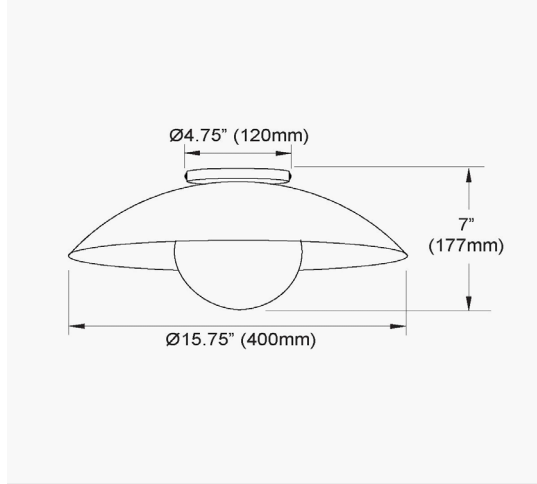

OLV-151FH-MB - Olivia 1LT Flush Mount, MB w/ Opal Glass

1 Light Flush Mount, Matte Black w/ Opal Glass

Height	7"
Width/Length	15.75"
Depth	15.75"
Weight	3 lbs

Body Material	Metal
Finish/Color	Matte Black
Type of Finish	Painted

Light Qty	1
Light Base	E26
Light Max Watt	60
Light Inc	No

Dimmable	Dimmable
LED Compatible	LED Compatible
Total Wattage	60W

Second Material	Glass
Second Finish/Color	White
Second Type of Finish	Opal

Rated For	Damp Location
Voltage	120V