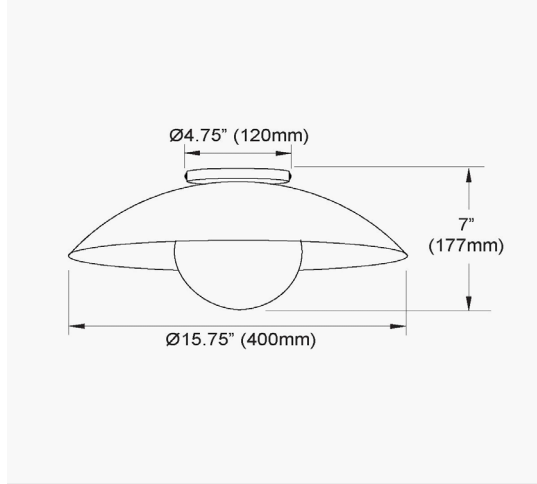

# OLV-151FH-MBG - Olivia 1LT Flush Mount, MBG w/ Opal Glass

1 Light Flush Mount, Matte Beige w/ Opal Glass

<b>Height</b>	7"
<b>Width/Length</b>	15.75"
<b>Depth</b>	15.75"
<b>Weight</b>	3 lbs

<b>Body Material</b>	Metal
<b>Finish/Color</b>	Matte Beige
<b>Type of Finish</b>	Painted

<b>Light Qty</b>	1
<b>Light Base</b>	E26
<b>Light Max Watt</b>	60
<b>Light Inc</b>	No

<b>Dimmable</b>	Dimmable
<b>LED Compatible</b>	LED Compatible
<b>Total Wattage</b>	60W

<b>Second Material</b>	Glass
<b>Second Finish/Color</b>	White
<b>Second Type of Finish</b>	Opal