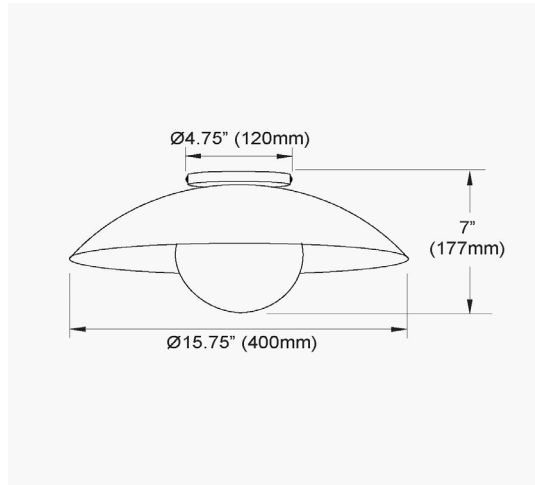

OLV-151FH-MLN - Olivia 1LT Flush Mount, MLN w/ Opal Glass

1 Light Flush Mount, Matte Linen w/ Opal Glass

Height	7"
Width/Length	15.75"
Depth	15.75"
Weight	3 lbs

Body Material	Metal
Finish/Color	Matte Linen
Type of Finish	Painted

Light Qty	1
Light Base	E26
Light Max Watt	60
Light Inc	No

Dimmable	Dimmable
LED Compatible	LED Compatible
Total Wattage	60W

Second Material	Glass
Second Finish/Color	White
Second Type of Finish	Opal

Rated For	Damp Location
Voltage	120V