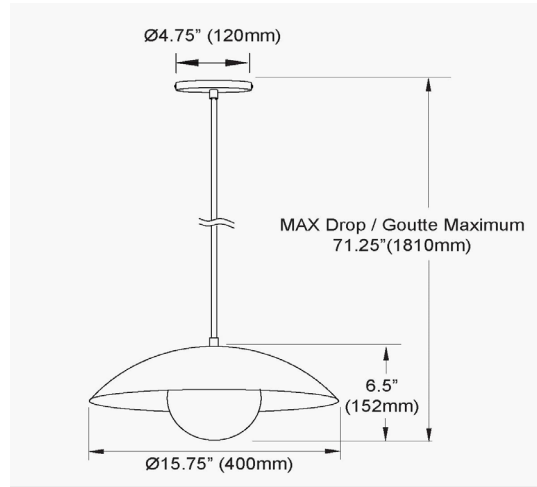

OLV-151P-MLN - Olivia 1LT Pendant, MLN w/ Opal Glass

1 Light Pendant, Matte Linen w/ Opal Glass

Height	6.5"
Width/Length	15.75"
Depth	15.75"
Weight	3 lbs

Body Material	Metal
Finish/Color	Matte Linen
Type of Finish	Painted

Light Qty	1
Light Base	E26
Light Max Watt	60
Light Inc	No

Dimmable	Dimmable
LED Compatible	LED Compatible
Total Wattage	60W

Second Material	Glass
Second Finish/Color	White
Second Type of Finish	Opal

Rated For	Damp Location
Voltage	120V