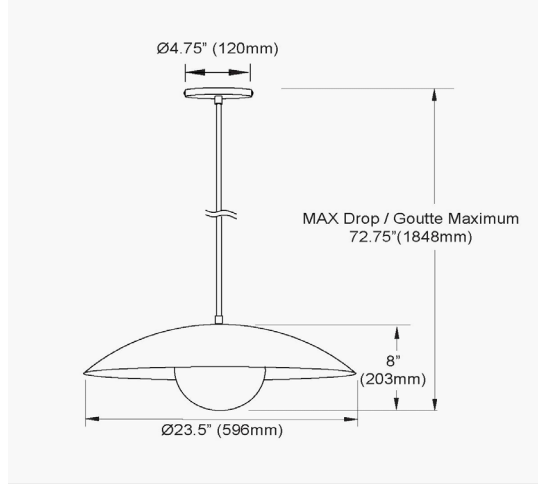

OLV-241P-MB - Olivia 1LT Pendant, MB w/ Opal Glass

1 Light Pendant, Matte Black w/ Opal Glass

Height	8"
Width/Length	23.5"
Depth	23.5"
Weight	4 lbs

Body Material	Metal
Finish/Color	Matte Black
Type of Finish	Painted

Light Qty	1
Light Base	E26
Light Max Watt	60
Light Inc	No

Dimmable	Dimmable
LED Compatible	LED Compatible
Total Wattage	60W

Second Material	Glass
Second Finish/Color	White
Second Type of Finish	Opal

Rated For	Damp Location
Voltage	120V