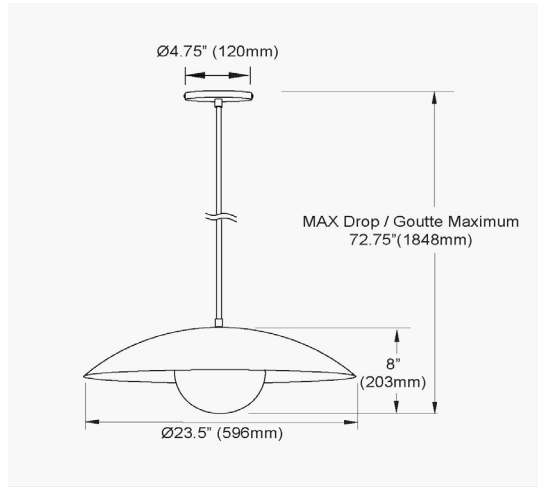

# OLV-241P-MBG - Olivia 1LT Pendant, MBG w/ Opal Glass

1 Light Pendant, Matte Beige w/ Opal Glass

<b>Height</b>	8"
<b>Width/Length</b>	23.5"
<b>Depth</b>	23.5"
<b>Weight</b>	4 lbs

<b>Body Material</b>	Metal
<b>Finish/Color</b>	Matte Beige
<b>Type of Finish</b>	Painted

<b>Light Qty</b>	1
<b>Light Base</b>	E26
<b>Light Max Watt</b>	60
<b>Light Inc</b>	No

<b>Dimmable</b>	Dimmable
<b>LED Compatible</b>	LED Compatible
<b>Total Wattage</b>	60W

<b>Second Material</b>	Glass
<b>Second Finish/Color</b>	White
<b>Second Type of Finish</b>	Opal