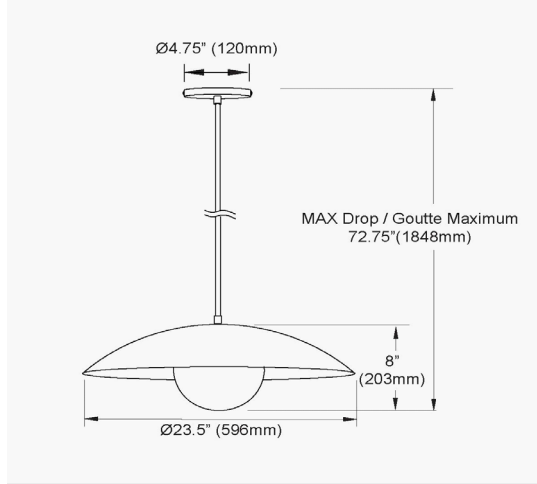

OLV-241P-MW - Olivia 1LT Pendant, MW w/ Opal Glass

1 Light Pendant, Matte White w/ Opal Glass

Height	8"
Width/Length	23.5"
Depth	23.5"
Weight	4 lbs

Body Material	Metal
Finish/Color	Matte White
Type of Finish	Painted

Light Qty	1
Light Base	E26
Light Max Watt	60
Light Inc	No

Dimmable	Dimmable
LED Compatible	LED Compatible
Total Wattage	60W

Second Material	Glass
Second Finish/Color	White
Second Type of Finish	Opal

Rated For	Damp Location
Voltage	120V