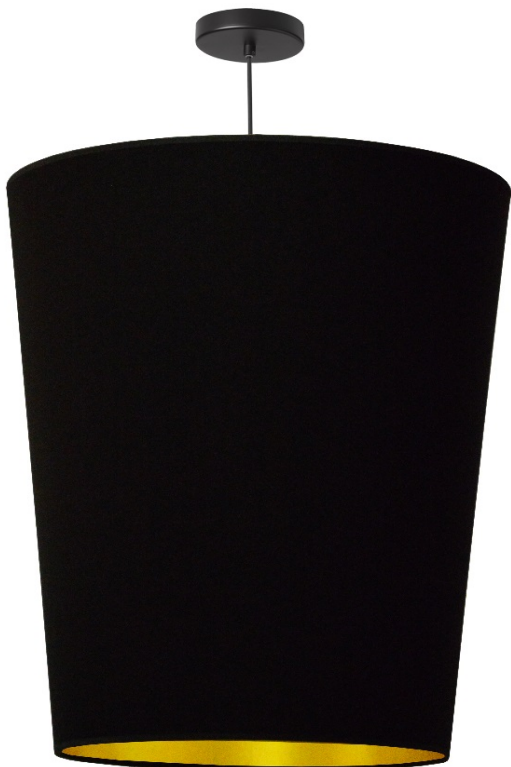

PAI-L-698 - 1LT Paisley Pendant Blk/Gld, Large Black

1 Light Paisley Pendant Black on Gold, Large Black

Height 26
Width/Length 20
Depth 20
Weight 4

No. of Bulbs 1
LED Compatible Compatible
Total Wattage 100W

Body Material Fabric
Finish/Color Black
Type of Finish Painted

Bulb 1 Amount 1
Bulb 1 Base Type E26
Bulb 1 Max Watt. 100W
Bulb 1 Included No
Bulb 1 Lumens
Bulb 1 CRI

Rated For Voltage Dry 120V
Approval Warranty cUL or equivalent 1 Year
Instal Position Ceiling