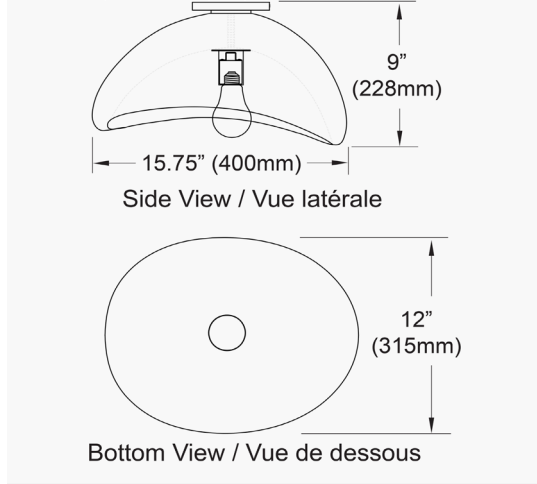

PLR-151FH-MW - Pilar 1LT Flush Mount, MW

1 Light Flush Mount, Matte White

Height	9"
Width/Length	15.75"
Depth	12"
Weight	4 lbs

Body Material	Foam
Finish/Color	Matte White
Type of Finish	Painted

Light Qty	1
Light Base	E26
Light Max Watt	60
Light Inc	No

Dimmable	Dimmable
LED Compatible	LED Compatible
Total Wattage	60W

Rated For	Dry Location
Voltage	120V

Approval	cUL or equivalent
Warranty	1 Year Limited
Install Position	Ceiling

Date:	Notes:
Fixture Type:	
Job Name:	