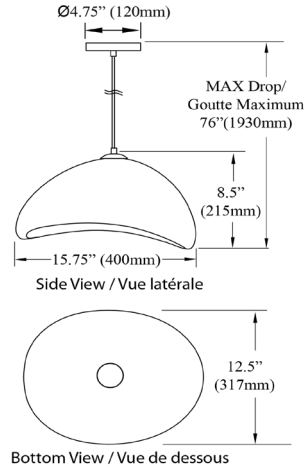

# PLR-151P-MB - Pilar 1LT Pendant, MB

1 Light Pendant, Matte Black

<b>Height</b>	10''
<b>Width/Length</b>	15.75''
<b>Depth</b>	15.75''
<b>Weight</b>	5 lbs

<b>Body Material</b>	Foam
<b>Finish/Color</b>	Matte Black
<b>Type of Finish</b>	Painted

<b>Light Qty</b>	1
<b>Light Base</b>	E26
<b>Light Max Watt</b>	60
<b>Light Inc</b>	No

<b>Dimmable</b>	Dimmable
<b>LED Compatible</b>	LED Compatible
<b>Total Wattage</b>	60W

<b>Second Material</b>	Metal
<b>Second Finish/Color</b>	Matte Black
<b>Second Type of Finish</b>	Painted