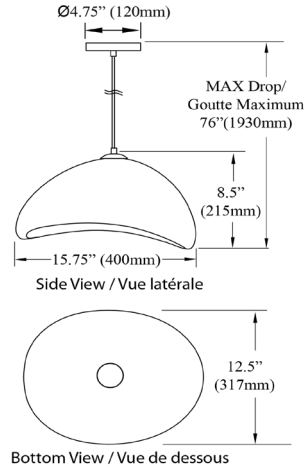

PLR-151P-MLN - Pilar 1LT Pendant, MLN

1 Light Pendant in Matte Linen

Height	10"
Width/Length	15.75"
Depth	15.75"
Weight	5 lbs
Body Material	Foam
Finish/Color	Matte Linen
Type of Finish	Painted
Light Qty	1
Light Base	E26
Light Max Watt	60
Light Inc	No

Dimmable	Dimmable
LED Compatible	LED Compatible
Total Wattage	60W
Second Material	Metal
Second Finish/Color	Matte Linen
Second Type of Finish	Painted
Rated For	Dry Location
Voltage	120V
Approval	cUL or equivalent
Warranty	1 Year Limited
Install Position	Ceiling
Extension Length	72