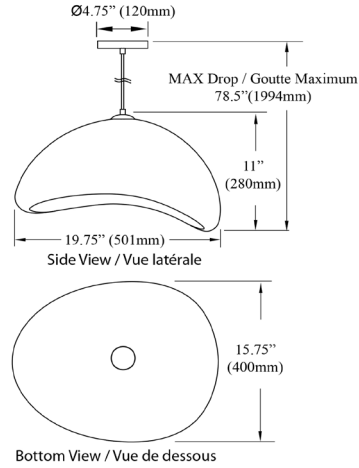

# PLR-191P-MB - Pilar 1LT Pendant, MB

1 Light Pendant in Matte Black

<b>Height</b>	12"
<b>Width/Length</b>	19.75"
<b>Depth</b>	19.75"
<b>Weight</b>	7 lbs

<b>Body Material</b>	Foam
<b>Finish/Color</b>	Matte Black
<b>Type of Finish</b>	Painted

<b>Light Qty</b>	1
<b>Light Base</b>	E26
<b>Light Max Watt</b>	60
<b>Light Inc</b>	No

<b>Dimmable</b>	Dimmable
<b>LED Compatible</b>	LED Compatible
<b>Total Wattage</b>	60W

<b>Second Material</b>	Metal
<b>Second Finish/Color</b>	Matte Black
<b>Second Type of Finish</b>	Painted