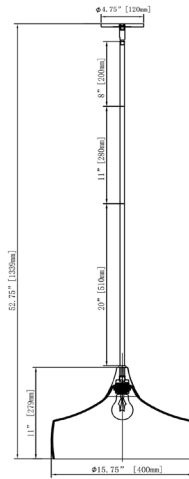

# RAC-161P-MB - Rachana 1LT Pendant, MB w/ Opal Glass

<b>Height</b>	11"
<b>Width/Length</b>	15.75"
<b>Depth</b>	15.75"
<b>Weight</b>	5 lbs

<b>Body Material</b>	Glass
<b>Finish/Color</b>	White
<b>Type of Finish</b>	Opal

<b>Light Qty</b>	1
<b>Light Base</b>	E26
<b>Light Max Watt</b>	60
<b>Light Inc</b>	No

<b>Dimmable</b>	Dimmable
<b>LED Compatible</b>	LED Compatible
<b>Total Wattage</b>	60W

<b>Second Material</b>	Metal
<b>Second Finish/Color</b>	Matte Black
<b>Second Type of Finish</b>	Painted

<b>Rated For</b>	Damp
<b>Voltage</b>	120V

<b>Approval</b>	cUL or equivalent
<b>Warranty</b>	1 year Limited
<b>Install Position</b>	Ceiling

**Extension Length** 39 (8+11+20)

Date:	Notes:
Fixture Type:	
Job Name:	