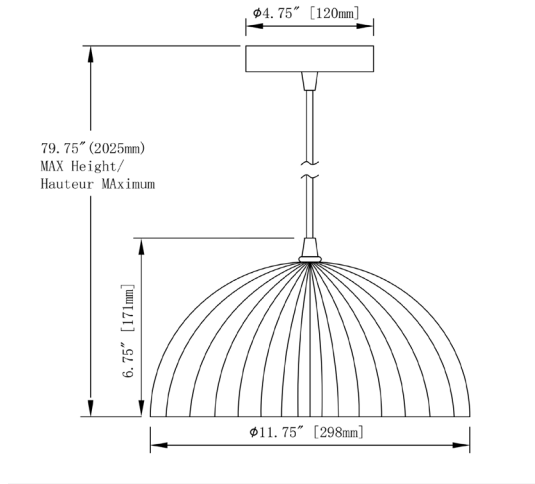

REM-121P-MB-MB - Remy 1LT Ribbed Pendant, MB

Height	6.75"
Width/Length	11.75"
Depth	11.75"
Weight	2 lbs

Body Material	Metal
Finish/Color	Matte Black
Type of Finish	Painted

Light Qty	1
Light Base	E26
Light Max Watt	60
Light Inc	No

Dimmable	Dimmable
LED Compatible	LED Compatible
Total Wattage	60W

Rated For	Damp
Voltage	120V

Approval	cUL or equivalent
Warranty	1 year Limited
Install Position	Ceiling

Extension Length	72
-------------------------	----