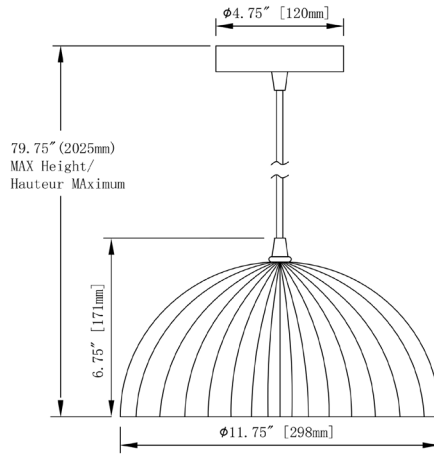

# REM-121P-MB - Remy 1LT Ribbed Pendant, MB

<b>Height</b>	6.75"
<b>Width/Length</b>	11.75"
<b>Depth</b>	11.75"
<b>Weight</b>	2 lbs

<b>Body Material</b>	Metal
<b>Finish/Color</b>	Matte Black
<b>Type of Finish</b>	Painted

<b>Light Qty</b>	1
<b>Light Base</b>	E26
<b>Light Max Watt</b>	60
<b>Light Inc</b>	No

<b>Dimmable</b>	Dimmable
<b>LED Compatible</b>	LED Compatible
<b>Total Wattage</b>	60W

<b>Rated For</b>	Damp
<b>Voltage</b>	120V