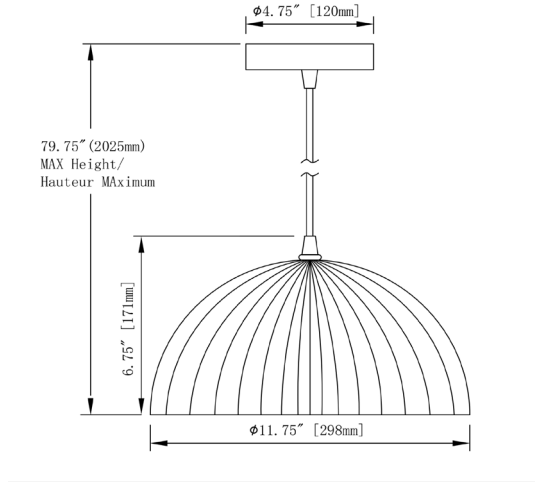

# REM-121P-MW - Remy 1LT Ribbed Pendant, MW

<b>Height</b>	6.75"
<b>Width/Length</b>	11.75"
<b>Depth</b>	11.75"
<b>Weight</b>	2 lbs

<b>Body Material</b>	Metal
<b>Finish/Color</b>	Matte White
<b>Type of Finish</b>	Painted

<b>Light Qty</b>	1
<b>Light Base</b>	E26
<b>Light Max Watt</b>	60
<b>Light Inc</b>	No

<b>Dimmable</b>	Dimmable
<b>LED Compatible</b>	LED Compatible
<b>Total Wattage</b>	60W

<b>Rated For</b>	Damp
<b>Voltage</b>	120V