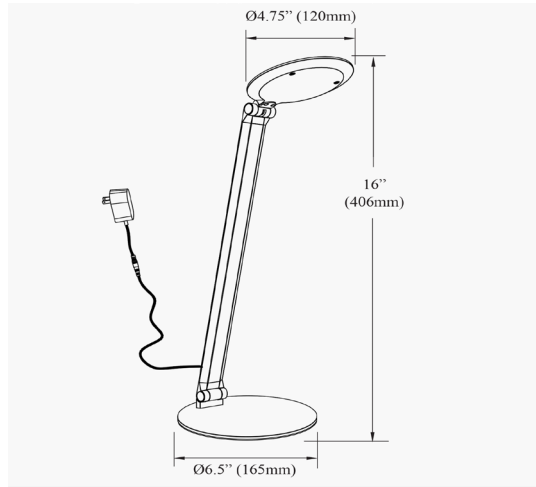

RGA-169LEDT-SLV - Regina 9W 5CCT Table Lamp, SLV

Height	16"
Width/Length	4.75"
Depth	5.5"
Weight	3 lbs

Body Material	Metal
Finish/Color	Silver
Type of Finish	Painted

Light Qty	1
Light Base	DC LED
Light Max Watt	9
Light Inc	Yes
Light Lumens	1114(2700K Initial) 769(2700K Delivered) 113
Light CRI	80+
Light CCT	2700K/3000K/3500K/4000K/5000K
Light Life	30000 Hours

Dimmable	Dimmable
LED Compatible	Integrated LED
Total Wattage	9W

Second Material	Acrylic
Second Finish/Color	White

Rated For	Dry Location
Voltage	120V

Approval	cUL or equivalent
Warranty	3 Years Limited
Install Position	Table