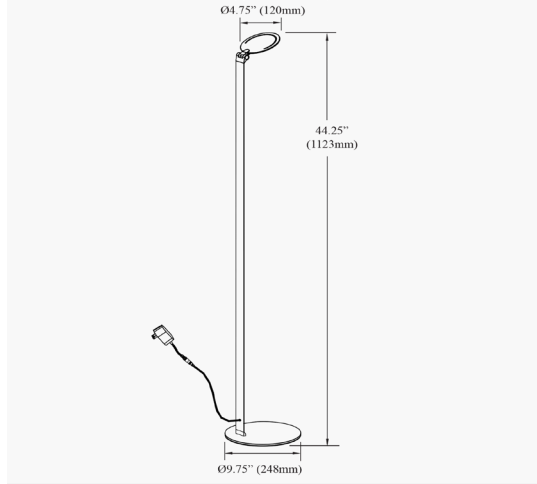

RGA-509LEDF-SB - Regina 9W 5CCT Floor Lamp, SB

Height	44.25"
Width/Length	4.75"
Depth	5.5"
Weight	7 lbs

Body Material	Metal
Finish/Color	Sandy Black
Type of Finish	Painted

Light Qty	1
Light Base	DC LED
Light Max Watt	9
Light Inc	Yes
Light Lumens	1114(2700K Initial) 769(2700K Delivered) 113
Light CRI	80+
Light CCT	2700K/3000K/3500K/4000K/5000K
Light Life	30000 Hours

Dimmable	Dimmable
LED Compatible	Integrated LED
Total Wattage	9W

Second Material	Acrylic
Second Finish/Color	White

Rated For	Dry Location
Voltage	120V

Approval	cUL or equivalent
Warranty	3 Years Limited
Install Position	Floor