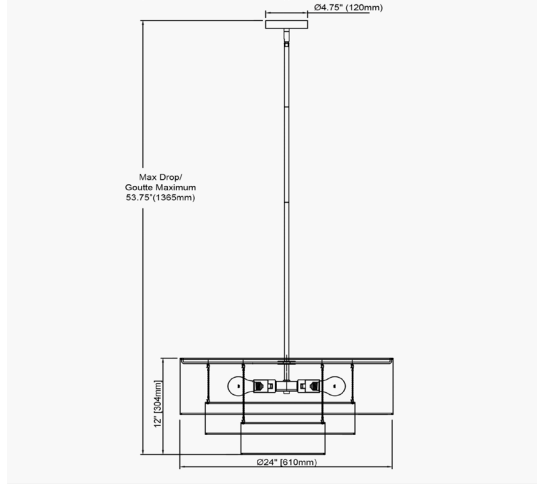

ROR-244P-MB-BK - Rory 4LT Pendant, MB w/ BK Shades

Height	12"
Width/Length	24"
Depth	24"
Weight	8 lbs

Body Material	Fabric
Finish/Color	Black

Light Qty	4
Light Base	E26
Light Max Watt	60
Light Inc	No

Dimmable	Dimmable
LED Compatible	LED Compatible
Total Wattage	240W

Second Material	Metal
Second Finish/Color	Matte Black
Second Type of Finish	Painted

Rated For	Dry Location
Voltage	120V

Approval	cUL or equivalent
Warranty	1 year Limited
Install Position	Ceiling

Extension Length	39 (8+11+20)
-------------------------	--------------