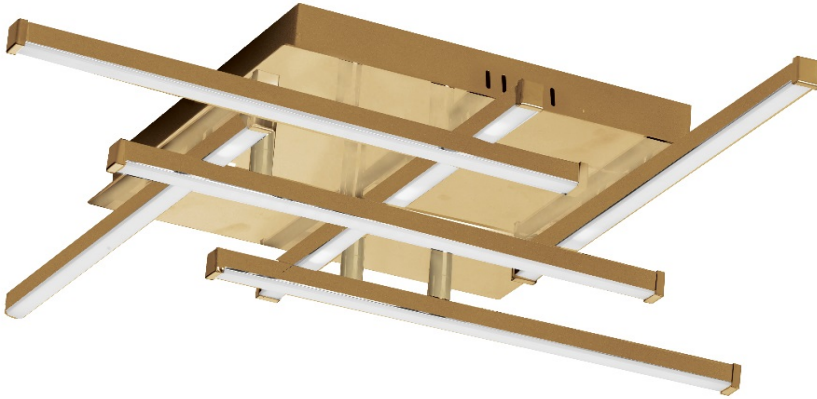

# SUM-2020FH-AGB - 20W Flush Mount, AGB

# LED

**Height** 3.25  
**Width/Length** 20  
**Depth** 20  
**Weight** 10

**No. of Bulbs** 6  
**LED Compatible** Yes  
**Total Wattage** 20W

**Body Material** Metal  
**Finish/Color** Aged Brass  
**Type of Finish** Electroplated

**Bulb 1 Amount** 6  
**Bulb 1 Base Type** LED  
**Bulb 1 Max Watt.** 3.3W  
**Bulb 1 Included** Yes  
**Bulb 1 Lumens** 1300  
**Bulb 1 CRI** 80+

**Rated For Voltage** Damp  
120V  
**Approval Warranty** cUL or equivalent  
5 Years  
**Instal Position** Ceiling