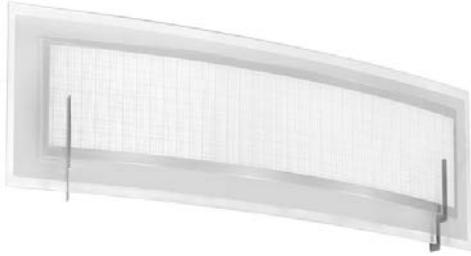

V038-1W-SC - 1LT Vanity Fixture w/Linen Glass

1 Light Vanity, Satin Chrome, Frosted Glass & Linen Glass

Height	6.5	No. of Bulbs	1
Width/Length	5.5	LED Compatible	Yes
Depth	16	Total Wattage	100W
Weight	5		
Body Material	Metal	Second Material	Glass
Finish/Color	Satin Chrome	Second Finish/Color	Frosted Linen Finish
Type of Finish	Electroplated/Painted	Second Type of Finish	Clear/Frosted
Bulb 1 Amount	1	Rated For	Damp Location
Bulb 1 Base Type	T3	Voltage	120V
Bulb 1 Max Watt.	100W		
Bulb 1 Included	No	Approval	cUL or equivalent
Bulb 1 Lumens		Warranty	1 Year
Bulb 1 CRI		Instal Position	Wall