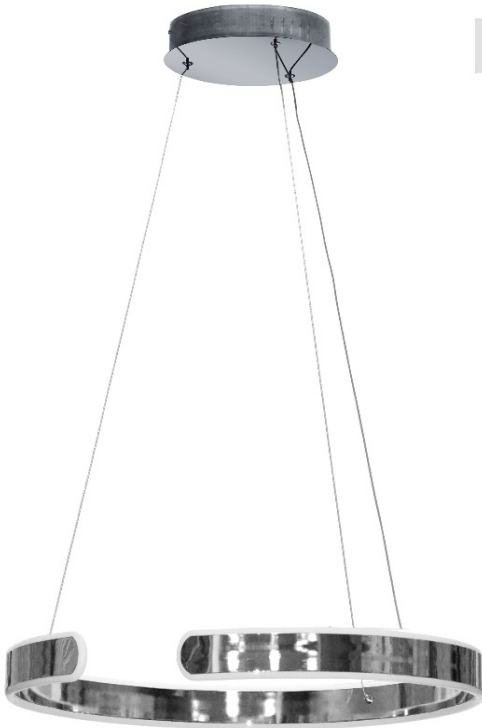

ZEP-18P-PC - 32W Pendant Polished Chrome

LED

32W LED Pendant Polished Chrome Finish

Height 2
Width/Length 18
Depth 18
Weight 3

No. of Bulbs 1
LED Compatible Yes
Total Wattage 32

Body Material Metal
Finish/Color Polished Chrome
Type of Finish Electroplated

Bulb 1 Amount 1
Bulb 1 Base Type LED
Bulb 1 Max Watt. 32
Bulb 1 Included Yes
Bulb 1 Lumens 542
Bulb 1 CRI 80+

Rated For Voltage Dry
120V
Approval Warranty cUL or equivalent
5 Years
Instal Position Ceiling