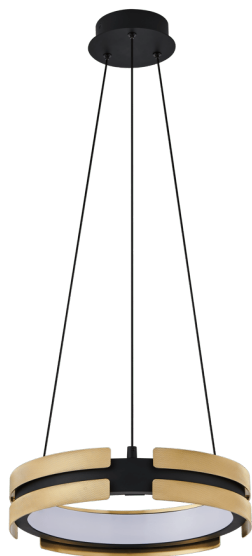

206939A

GRAZIA

General Information

Material number	206939A
Type	pendant light
Product segment	Indoor
Theme	sonstige / nicht zuordenbar

Dimensions

Article Height (in mm/in)	1136
Article Width (in mm/in)	381
Article Length (in mm/in)	381
Article Diameter (in mm/in)	381
Net Weight (in kg)	2.95
Canopy Length (in mm/in)	127
Canopy Width (in mm/in)	127
Canopy Height (in mm/in)	40
Canopy Diameter (in mm/in)	127

Material & Colour

Enclosure Material	steel, aluminium
Enclosure Colour	black, gold
Cable Colour	black

Functionality

Switch Type	without switch
Battery	No

Technical Information

Mains Voltage	110-277V,50/60Hz
Operation Voltage	120V
Dimmable	Yes

Illuminant 1

Number of Lamp socket / Light source 1	1
Lamp socket 1	LED
Illuminant type 1	LED
Illuminant 1	Inclusive
Lumen each Lamp socket / Light source 1	2201
Kelvin 1	3000
Light colour 1	WARM WHITE
Dimmable	Yes