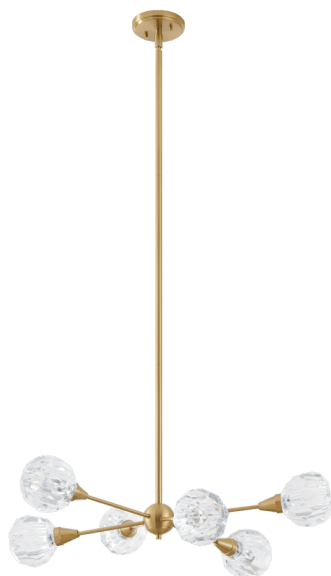

# 206941A

## HELENA

### General Information

Material number	206941A
Type	pendant light
Product segment	Indoor
Theme	sonstige / nicht zuordenbar

### Dimensions

Article Height (in mm/in)	1623
Article Width (in mm/in)	813
Article Length (in mm/in)	813
Article Diameter (in mm/in)	813
Net Weight (in kg)	6.86
Canopy Length (in mm/in)	127
Canopy Width (in mm/in)	127
Canopy Height (in mm/in)	20
Canopy Diameter (in mm/in)	127