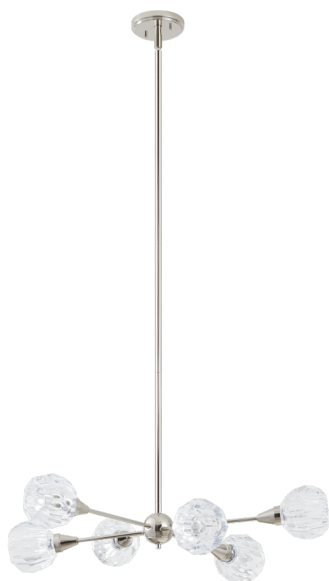

206942A

HELENA

General Information

Material number	206942A
Type	pendant light
Product segment	Indoor
Theme	sonstige / nicht zuordenbar

Dimensions

Article Height (in mm/in)	1623
Article Width (in mm/in)	813
Article Length (in mm/in)	813
Article Diameter (in mm/in)	813
Net Weight (in kg)	6.86
Canopy Length (in mm/in)	127
Canopy Width (in mm/in)	127
Canopy Height (in mm/in)	20
Canopy Diameter (in mm/in)	127

Material & Colour

Enclosure Material	steel, aluminium
Enclosure Colour	nickel
Glass/Shade Material	acrylic
Glass/Shade Colour	clear

Functionality

Switch Type	without switch
Battery	No

Technical Information