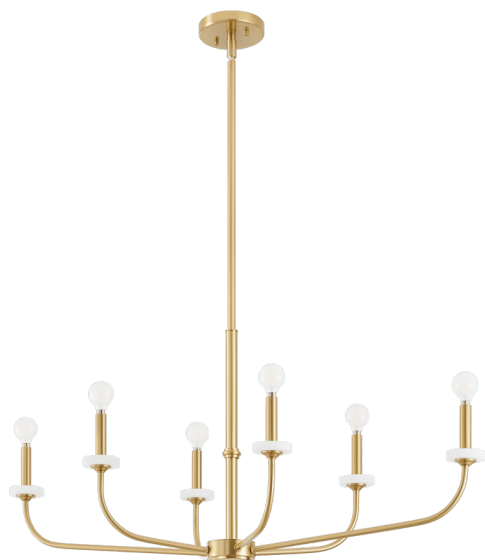

206959A

LEAH

General Information

Material number	206959A
Type	pendant light
Product segment	Indoor
Theme	sonstige / nicht zuordenbar

Dimensions

Article Height (in mm/in)	1955
Article Width (in mm/in)	457
Article Length (in mm/in)	1067
Net Weight (in kg)	3.97
Canopy Length (in mm/in)	127
Canopy Width (in mm/in)	127
Canopy Height (in mm/in)	20
Canopy Diameter (in mm/in)	127

Material & Colour

Enclosure Material	steel, stone
Enclosure Colour	gold, white

Functionality

Switch Type	without switch
Battery	No

Technical Information

Mains Voltage	120V,60Hz (A)
Operation Voltage	120V
Dimmable	Yes

Illuminant 1

Illuminant 1	Exclusive
Lamp socket 1	E12