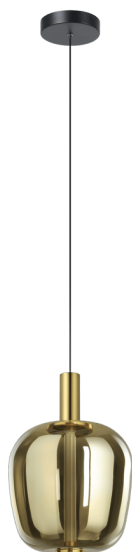

# 207104A

### General Information

Material number	207104A
Type	pendant light
Product segment	Indoor
Theme	sonstige / nicht zuordenbar

### Dimensions

Article Height (in mm/in)	4144
Article Width (in mm/in)	300
Article Length (in mm/in)	300
Article Diameter (in mm/in)	300
Net Weight (in kg)	1.6
Canopy Length (in mm/in)	140
Canopy Width (in mm/in)	140
Canopy Height (in mm/in)	30
Canopy Diameter (in mm/in)	140

### Material & Colour

Enclosure Material	steel, aluminium
Enclosure Colour	white, gold
Cable Colour	black
Glass/Shade Material	smoked glass