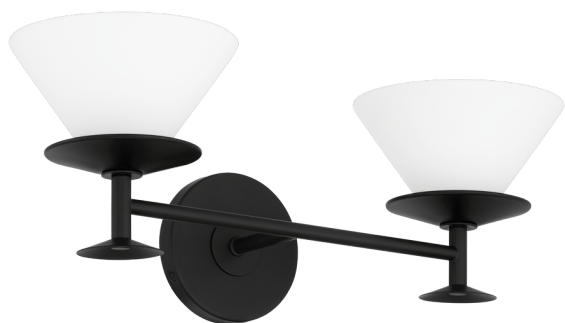

## TREMOLO

### General Information

|                 |                             |
|-----------------|-----------------------------|
| Material number | 207323A                     |
| Type            | mirror light                |
| Product segment | Indoor                      |
| Theme           | sonstige / nicht zuordenbar |

### Material & Colour

|                      |                  |
|----------------------|------------------|
| Enclosure Material   | steel            |
| Enclosure Colour     | black, champagne |
| Glass/Shade Material | etched glass     |
| Glass/Shade Colour   | opal             |