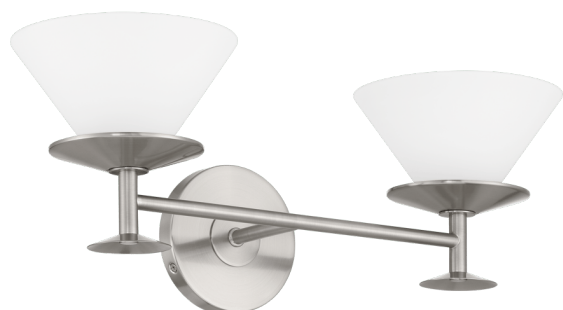

## TREMOLO

### General Information

Material number	207328A
Type	mirror light
Product segment	Indoor
Theme	sonstige / nicht zuordenbar

### Dimensions

Article Height (in mm/in)	192
Article Width (in mm/in)	202
Article Length (in mm/in)	508
Installation Depth (in mm/in)	202
Net Weight (in kg)	1.58
Canopy Length (in mm/in)	127
Canopy Width (in mm/in)	18
Canopy Height (in mm/in)	127
Canopy Diameter (in mm/in)	127

### Material & Colour

Enclosure Material	steel
Enclosure Colour	brushed nickel
Glass/Shade Material	etched glass
Glass/Shade Colour	opal