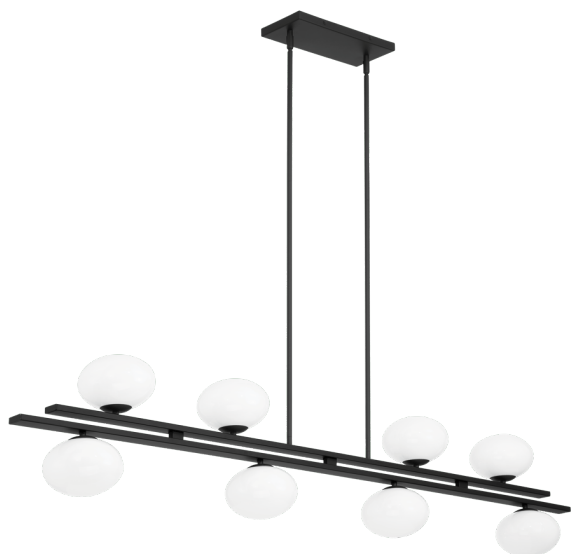

207386A

JULEP

General Information

Material number	207386A
Type	pendant light
Product segment	Indoor
Theme	sonstige / nicht zuordenbar

Dimensions

Article Height (in mm/in)	1622
Article Width (in mm/in)	152
Article Length (in mm/in)	1626
Net Weight (in kg)	7.59
Canopy Length (in mm/in)	305
Canopy Width (in mm/in)	127
Canopy Height (in mm/in)	20

Material & Colour

Enclosure Material	steel
Enclosure Colour	black matt
Glass/Shade Material	glass
Glass/Shade Colour	opal

Functionality

Switch Type	without switch
Battery	No

Technical Information

Mains Voltage	120V,60Hz (A)
Operation Voltage	120V
Dimmable	Yes

Illuminant 1

Illuminant 1	Exclusive
Lamp socket 1	G9

G9

Technical changes reserved

2/2

Contact | Support
eglo.com/en/eglo-worldwide